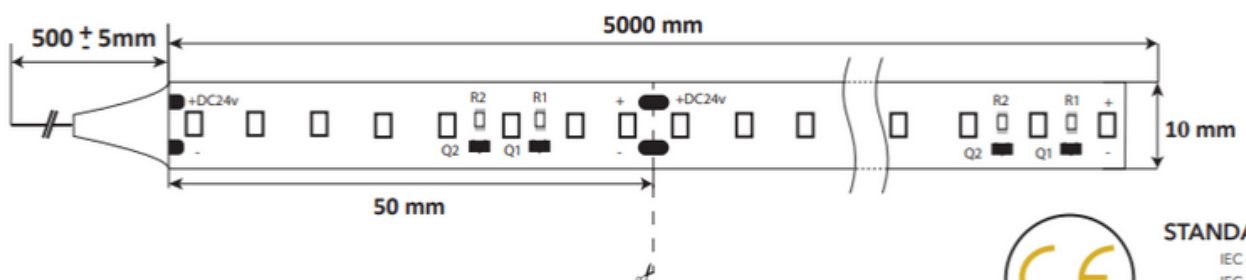

Technical drawing

STANDARDS IEC
IEC 62031
IEC 62471
IEC 62717
IEC 61000-4-2