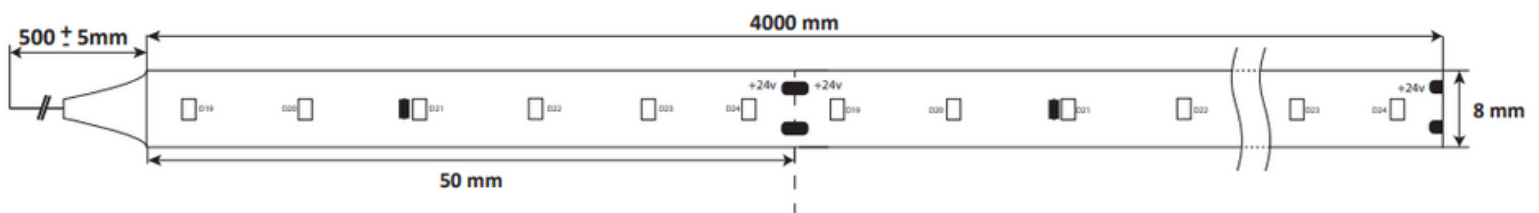

FLEXIBLE LED RIBBONS 120LED/m - 9.6W/m

General features

Models	FLEXA
Voltage (V)	24
Number of LED/m	120
LED package	3528
Angle (°)	120
Secability (cm)	5
IP index	20
Width (mm)	8
Double-face adhesive	3M
Max. length in serie (m)	8

Photometric characteristics

References	Power (W/m)	Color (°K)	CRI	Flux (Lm/m)
FLEXA-0000003	9,6	3000	83	750
FLEXA-0000004	9,6	6000	83	840

Technical drawing

STANDARDS IEC
IEC 62031
IEC 62471
IEC 62717
IEC 61000-4-2