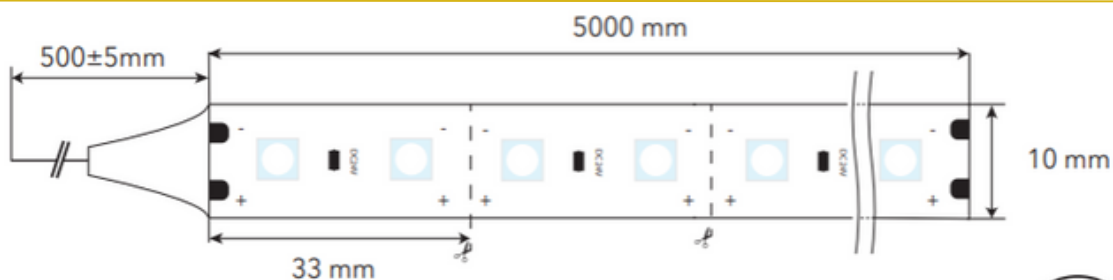

COVE FLEX LED RIBBONS 60LED/m - 20W/m

General features

Models	FLEXA
Voltage (V)	24
Number of LED/m	60
LED package	6060
Angle (°)	170
Secability (cm)	3,3
IP index	20
Width (mm)	10
Double-face adhesive	3M
Max. length in serie (m)	5

Photometric characteristics

References	Power (W/m)	Color (°K)	CRI	Flux (Lm/m)
FLEXA-0000232	20	2700	83	1800
FLEXA-0000233	20	3000	83	1880
FLEXA-0000234	20	4000	83	1950
FLEXA-0000235	20	6000	83	1950

Technical drawing