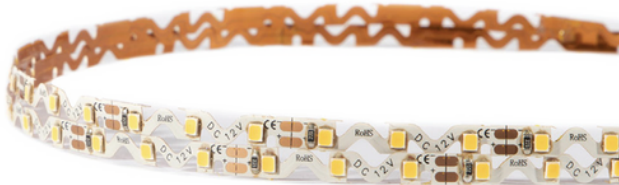

## FLEXIBLE LED RIBBONS 60LED/m – 7.2W/m

### General features

| Models                   | FLEXA |
|--------------------------|-------|
| Voltage (V)              | 24    |
| Number of LED/m          | 60    |
| LED package              | 3528  |
| Angle (°)                | 120   |
| Secability (cm)          | 5     |
| IP index                 | 20    |
| Width (mm)               | 8     |
| Double-face adhesive     | 3M    |
| Max. length in serie (m) | 5     |

### Photometric characteristics

| References     | Power (W/m) | Color (°K) | CRI | Flux (Lm/m) |
|----------------|-------------|------------|-----|-------------|
| FLEXAS-0000001 | 7,2         | 2700       | 90  | 500         |
| FLEXAS-0000002 | 7,2         | 3000       | 90  | 500         |
| FLEXAS-0000003 | 7,2         | 3500       | 90  | 500         |
| FLEXAS-0000004 | 7,2         | 4000       | 90  | 550         |
| FLEXAS-0000006 | 7,2         | 5000       | 90  | 600         |
| FLEXAS-0000005 | 7,2         | 6000       | 90  | 600         |