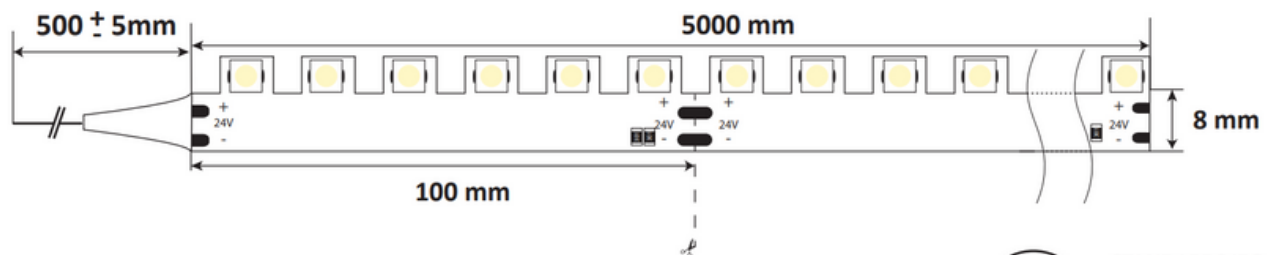

Technical drawing

STANDARDS IEC
IEC 62031
IEC 62471
IEC 62717
IEC 61000-4-2