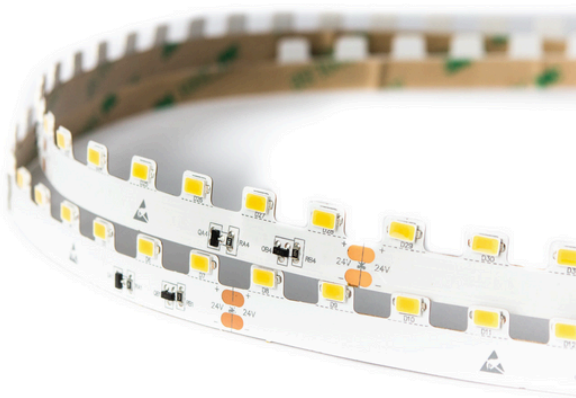

FLEXIBLE LED RIBBONS 70LED/m - 15W/m

General features

Models	FLEXA
Voltage (V)	24
Number of LED/m	70
LED package	5630
Angle (°)	120
Secability (cm)	10
IP index	20
Width (mm)	8
Double-face adhesive	3M
Max. length in serie (m)	5

Photometric characteristics

References	Power (W/m)	Color (°K)	CRI	Flux (Lm/m)
FLEXAS-0000013	15	2700	90	1450
FLEXAS-0000014	15	3000	90	1450
FLEXAS-0000019	15	3500	90	1450
FLEXAS-0000015	15	4000	90	1550
FLEXAS-0000018	15	5000	90	1650
FLEXAS-0000016	15	6000	90	1650