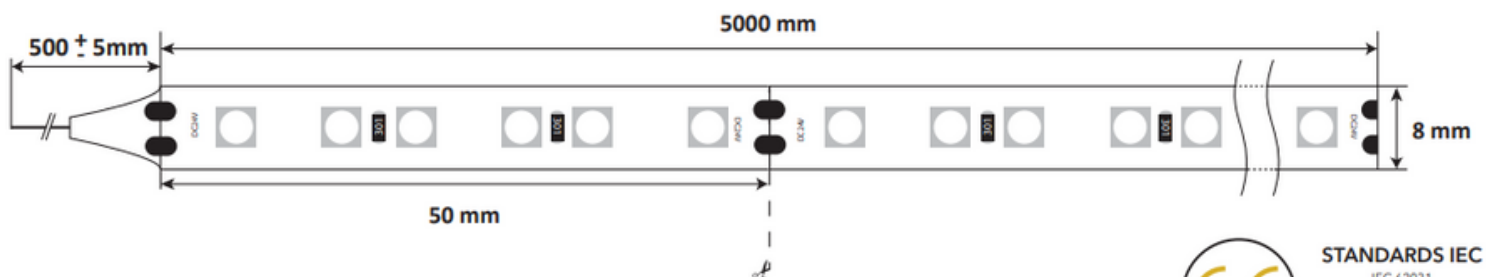

Technical drawing

STANDARDS IEC
IEC 62031
IEC 62471
IEC 62717
IEC 61000-4-2