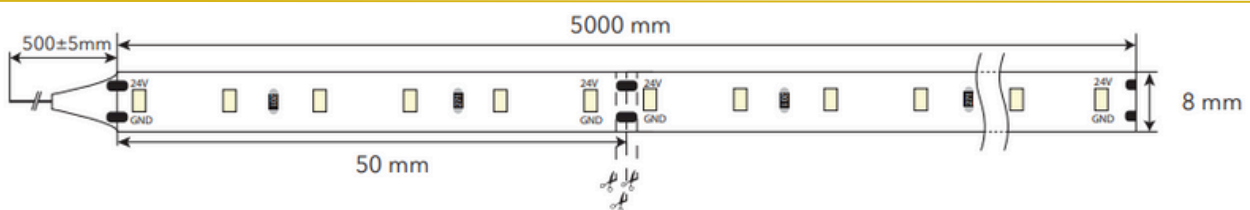

Technical drawing

STANDARDS IEC
IEC 62031
IEC 62471
IEC 62717
IEC 61000-4-2