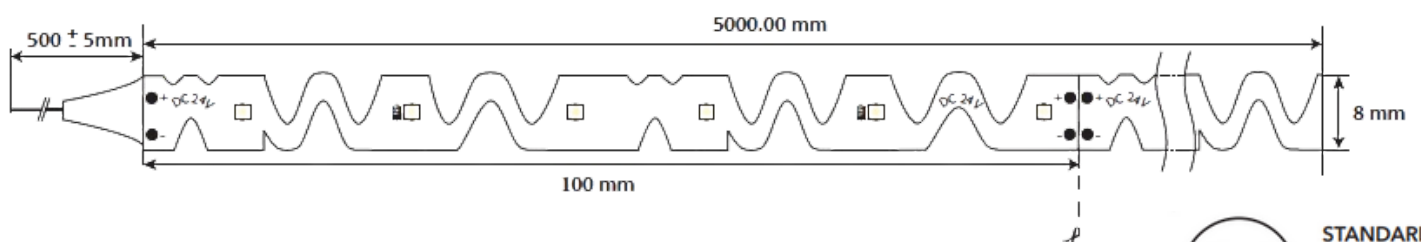

Technical drawing

STANDARDS IEC
IEC 62031
IEC 62471
IEC 62717
IEC 61000-4-2