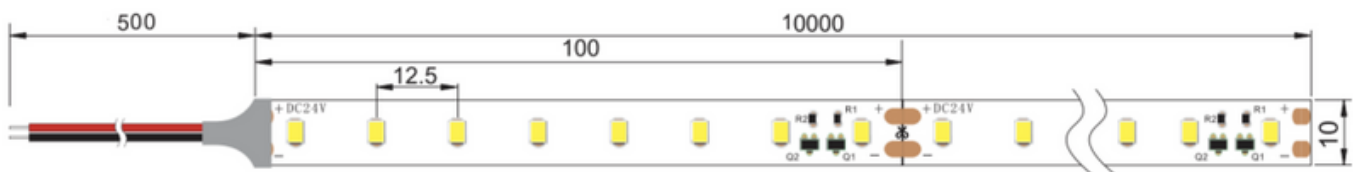

FLEXIBLE LED RIBBONS 80LED/m - 6W/m

General features

Models	FLEXA
Voltage (V)	24
Number of LED/m	80
LED package	2835
Angle (°)	120
Secability (cm)	10
IP index	65
Width (mm)	12
Double-face adhesive	3M
Max. length in serie (m)	10

References	Power (W/m)	Color (°K)	CRI	Flux (Lm/m)
FLEXA-0000336	6	2700	83	750
FLEXA-0000337	6	3000	83	780
FLEXA-0000338	6	4000	83	820

Technical drawing

Largeur: 12mm avec silicone

STANDARDS IEC
IEC 62031
IEC 62471
IEC 62717
IEC 61000-4-2