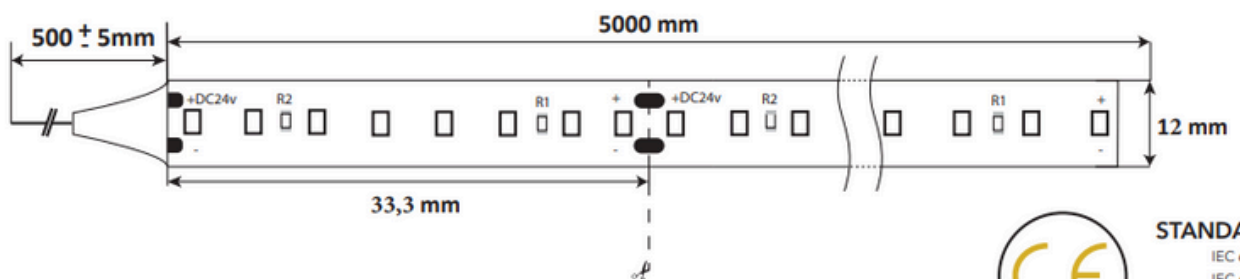

Technical drawing

STANDARDS IEC
IEC 62031
IEC 62471
IEC 62717
IEC 61000-4-2