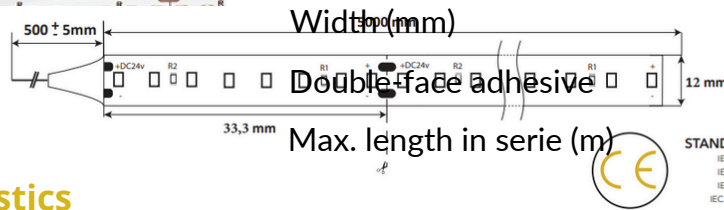

FLEXIBLE LED RIBBONS 240LED/m - 15W/m

General features

Models	FLEXA
Voltage (V)	24
Number of LED/m	240
LED package	2835
Angle (°)	120
Secability (cm)	3,33
IP index	20
Width (mm)	12
Double-face adhesive	3M
Max. length in serie (m)	5

STANDARDS IEC
IEC 62031
IEC 62471
IEC 62717
IEC 61000-4-2

Photometric characteristics

References	Power (W/m)	Color (°K)	CRI	Flux (Lm/m)
FLEXA-0000379	15	2200	90+	2325
FLEXA-0000380	15	2700	95+	2400
FLEXA-0000381	15	3000	95+	2475
FLEXA-0000382	15	3500	95+	2550
FLEXA-0000383	15	4000	95+	2625
FLEXA-0000384	15	6000	95+	2625