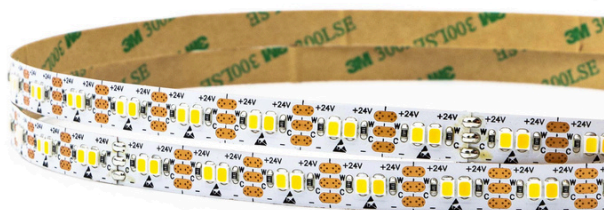

FLEXIBLE BI-WHITE LED RIBBONS - 180LED/m - 14W/m

General features

Models	FLEXC
Voltage (V)	24
Number of LED/m	180
LED package	2835
Angle (°)	120
Secability (cm)	1,11
IP index	20
Width (mm)	10
Double-face adhesive	3M
Max. length in serie (m)	5

Photometric characteristics

References	Power (W/m)	Color CCT1/CCT2 (°K)	CRI	Flux CCT1/CCT2 (Lm/m)
FLEXC-0000022	14	2700/5000	90	550/600

Technical drawing

STANDARDS IEC
IEC 62031
IEC 62471
IEC 62717
IEC 61000-4-2