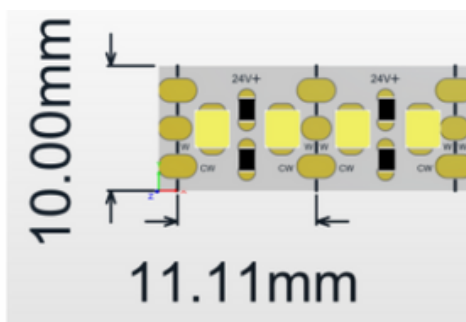

FLEXIBLE BI-WHITE LED RIBBONS - 180LED/m - 14W/m

General features

Models	FLEXC
Voltage (V)	24
Number of LED/m	180
LED package	2835
Angle (°)	120
Secability (cm)	1,11
IP index	20
Width (mm)	10
Double-face adhesive	3M
Max. length in serie (m)	5

Photometric characteristics

References	Power (W/m)	Color CCT1/CCT2 (°K)	CRI	Flux CCT1/CCT2 (Lm/m)
FLEXC-0000022	14	2700/5000	90	550/600

Technical drawing

STANDARDS IEC
IEC 62031
IEC 62471
IEC 62717
IEC 61000-4-2