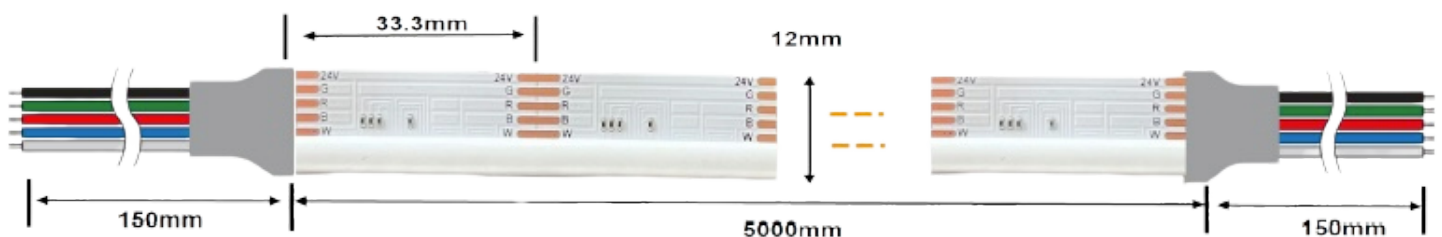

Technical drawing

STANDARDS IEC
IEC 62031
IEC 62471
IEC 62717
IEC 61000-4-2